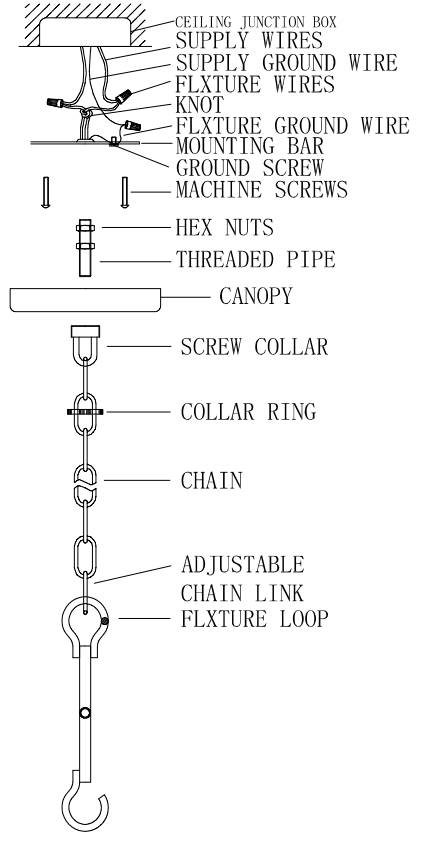

## MODEL#:9025-OS-CL-MWP ASSEMBLY AND DRESSING INSTRUCTIONS

All electrical components must be installed by a licensed electrician in accordance with the National Electric Code and the appropriate local electrical codes.

You will need 4 - Cand.Bulb  
 40 Watts Recommended  
 60Watts Max  
 Bulb not included

- A= (1X38mm Pendant+1X14mm jewels)\*32pcs
- B= (1X30mm Ball)\*1pc