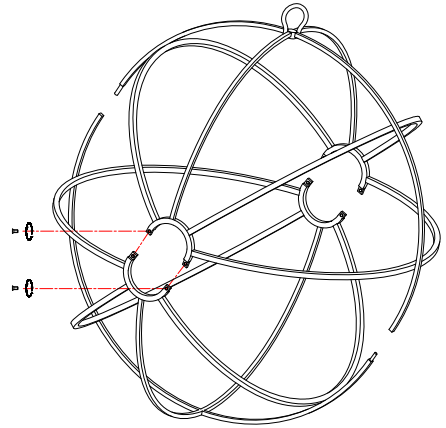

## MODEL#:9025-OS-CL-MWP ASSEMBLY AND DRESSING INSTRUCTIONS

All electrical components must be installed by a licensed electrician in accordance with the National Electric Code and the appropriate local electrical codes.

You will need 4 - Cand.Bulb  
 40 Watts Recommended  
 60Watts Max  
 Bulb not included

- A= (1X38mm Pendant+1X14mm jewels)\*32pcs
- B= (1X30mm Ball)\*1pc