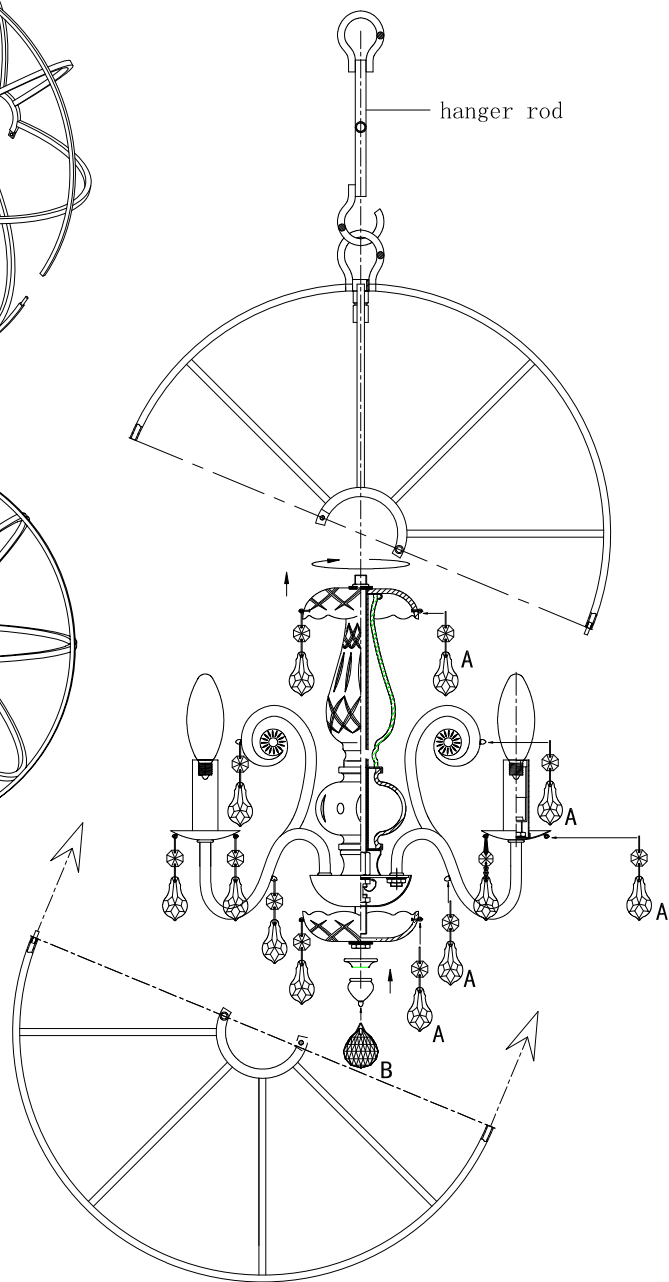

## MODEL#:9025-OS-CL-MWP ASSEMBLY AND DRESSING INSTRUCTIONS

All electrical components must be installed by a licensed electrician in accordance with the National Electric Code and the appropriate local electrical codes.

You will need 4 - Cand.Bulb  
 40 Watts Recommended  
 60Watts Max  
 Bulb not included

- A= (1X38mm Pendant+1X14mm jewels)\*32pcs
- B= (1X30mm Ball)\*1pc