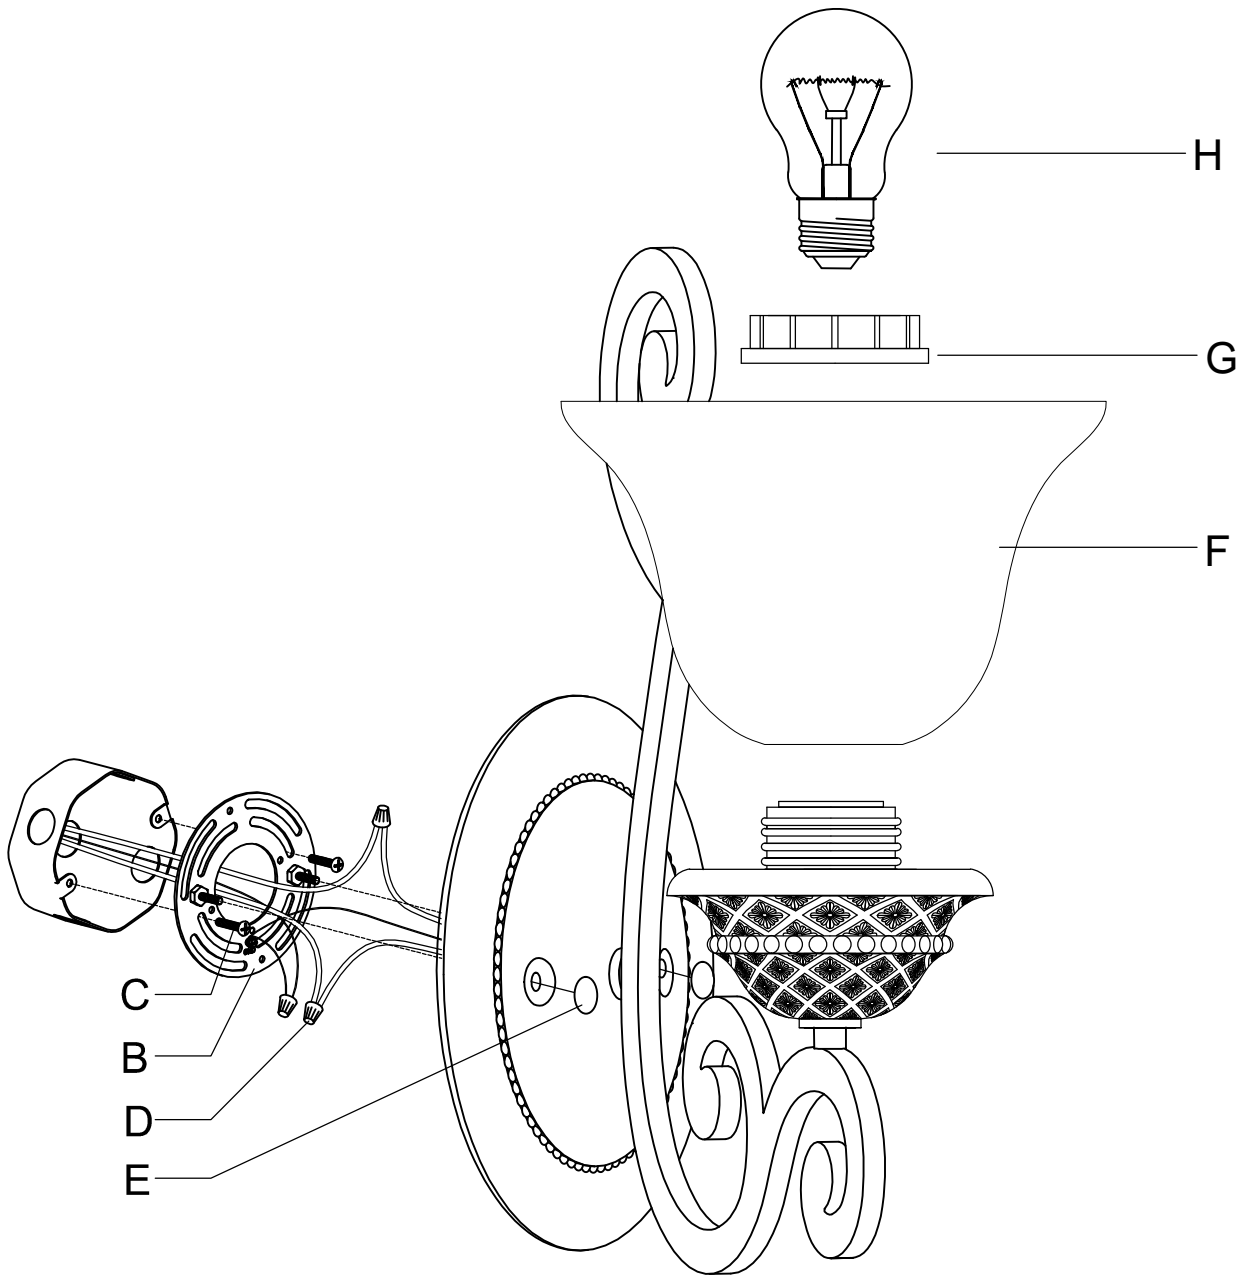

PRODUCT NAME : Symphony 1-Light Wall Sconce  
ITEM NUMBER: 11246

**Please consult a qualified electrician for hanging fixture and wiring.**

Light Source : 1 X E26 Medium base 60W (Not Included)

Made in China / Hecho en China / Fabrique en China

<b>A</b>	 <p>Fixture</p>	x1	
<b>B</b>	 <p>Mounting bracket</p>	x1	
<b>C</b>	 <p>Screw #8-32x0.78"</p>	x2	
<b>D</b>	 <p>Wire connector</p>	x3	
<b>E</b>	 <p>Finial</p>	x2	
<b>F</b>	 <p>Glass</p>	x1	
<b>G</b>	 <p>Socket ring</p>	x1	