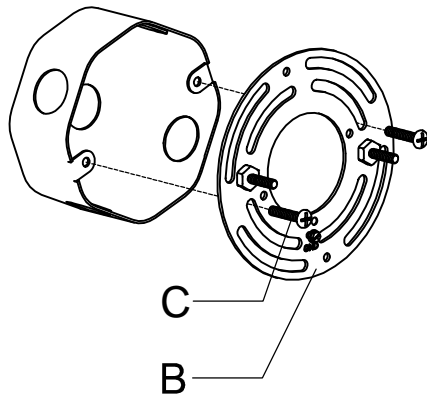

PRODUCT NAME : Symphony 1-Light Wall Sconce  
ITEM NUMBER: 11246

**Please consult a qualified electrician for hanging fixture and wiring.**

Light Source : 1 X E26 Medium base 60W (Not Included)

Made in China / Hecho en China / Fabrique en China

<b>A</b>	 <p>Fixture</p>	x1	
<b>B</b>	 <p>Mounting bracket</p>	x1	
<b>C</b>	 <p>Screw #8-32x0.78"</p>	x2	
<b>D</b>	 <p>Wire connector</p>	x3	
<b>E</b>	 <p>Finial</p>	x2	
<b>F</b>	 <p>Glass</p>	x1	
<b>G</b>	 <p>Socket ring</p>	x1	