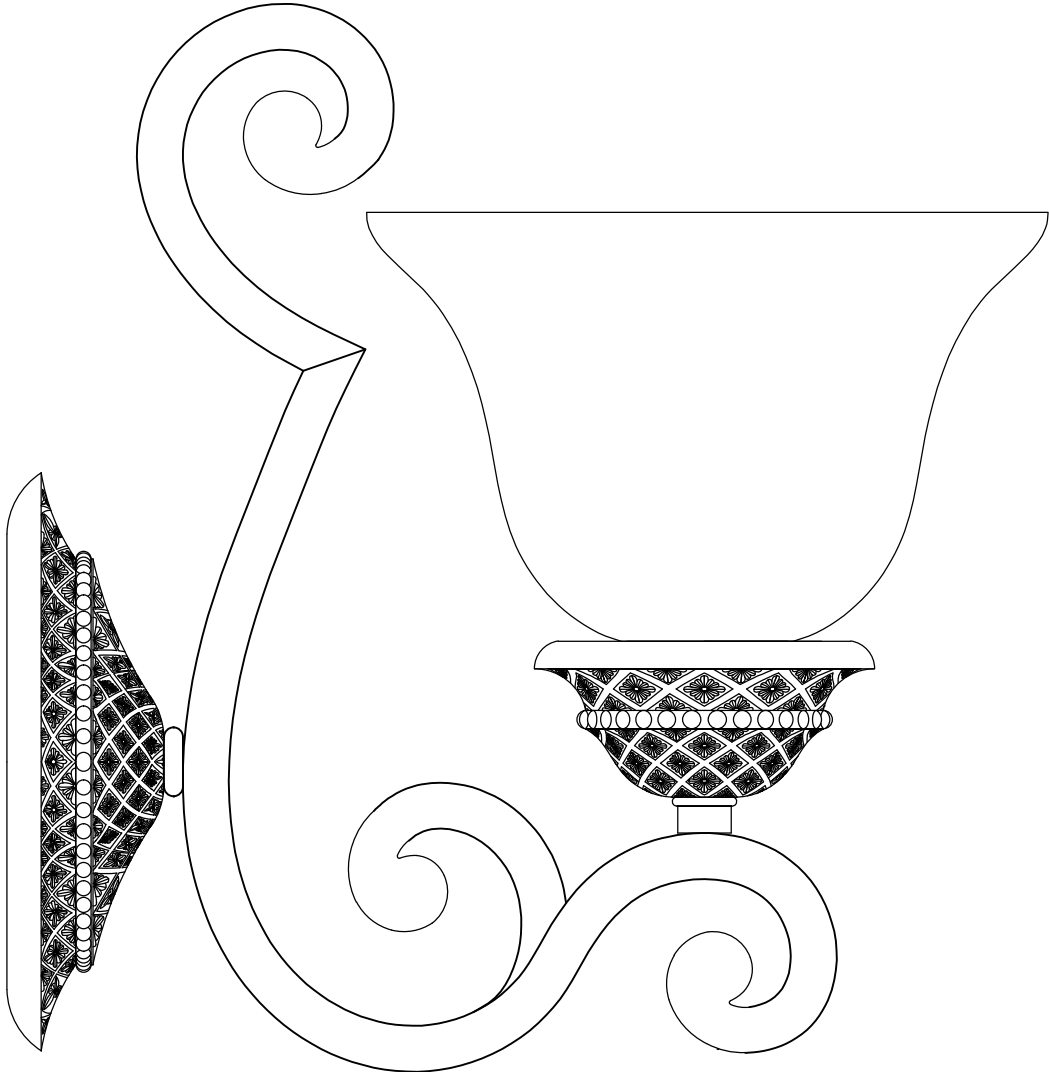

PRODUCT NAME : Symphony 1-Light Wall Sconce  
ITEM NUMBER: 11246

**Please consult a qualified electrician for hanging fixture and wiring.**

Light Source : 1 X E26 Medium base 60W (Not Included)

Made in China / Hecho en China / Fabrique en China

<b>A</b>	 <p>Fixture</p>	x1	
<b>B</b>	 <p>Mounting bracket</p>	x1	
<b>C</b>	 <p>Screw #8-32x0.78"</p>	x2	
<b>D</b>	 <p>Wire connector</p>	x3	
<b>E</b>	 <p>Finial</p>	x2	
<b>F</b>	 <p>Glass</p>	x1	
<b>G</b>	 <p>Socket ring</p>	x1	