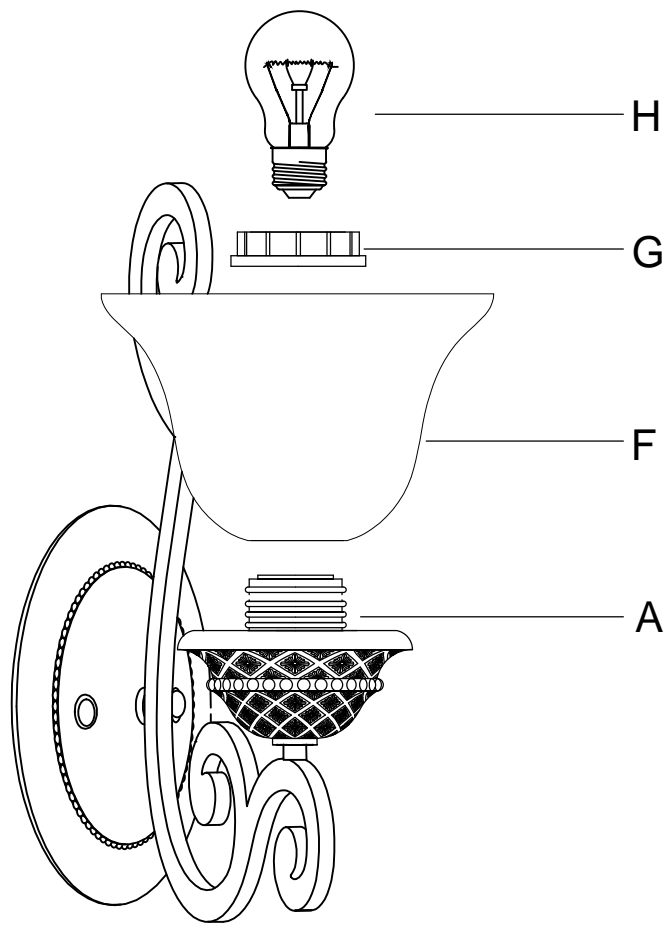

PRODUCT NAME : Symphony 1-Light Wall Sconce  
ITEM NUMBER: 11246

**Please consult a qualified electrician for hanging fixture and wiring.**

Light Source : 1 X E26 Medium base 60W (Not Included)

Made in China / Hecho en China / Fabrique en China

<b>A</b>	 <p>Fixture</p>	x1	
<b>B</b>	 <p>Mounting bracket</p>	x1	
<b>C</b>	 <p>Screw #8-32x0.78"</p>	x2	
<b>D</b>	 <p>Wire connector</p>	x3	
<b>E</b>	 <p>Finial</p>	x2	
<b>F</b>	 <p>Glass</p>	x1	
<b>G</b>	 <p>Socket ring</p>	x1	

1.

2.

3.