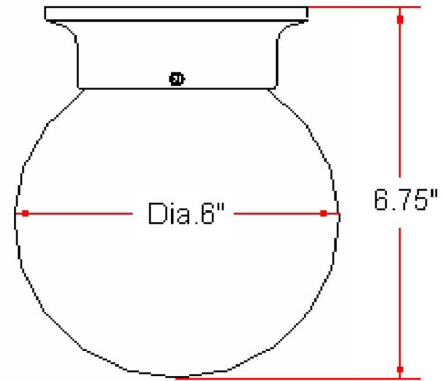

Millbridge I-Light Flush Mount Round Ceiling Light
Oil Rubbed Bronze

SPECIFICATIONS

MOUNTING:	Flush Mount	LED BRIGHTNESS (LUMENS):	N/A
SLOPED CEILING ADAPTABLE:	No	LED COLOR CORRELATED TEMPERATURE (CCT):	N/A
LAMP TYPE 1:	1 lamp 60W Incandescent A19	LED COLOR RENDERING INDEX (CRI):	N/A
BULB INCLUDED:	No	LED EFFICACY:	N/A
WATTS PER BULB:	60W	LED AVERAGE RATED LIFE:	N/A
TOTAL WATTAGE:	60W	ENERGY EFFICIENT:	No
DIMMABLE:	Yes	LIGHTING AMPS:	N/A
MATERIAL CONSTRUCTION:	Steel	VOLTAGE:	120V
ASSEMBLED DIMENSIONS:	8.75" H x 6" L x 6" D		
WEIGHT:	1.85 lbs.		
BACKPLATE DIMENSIONS:	N/A		
CANOPY/PLATE DIMENSIONS:	N/A		
GLASS/SHADE DIMENSIONS:	5.9" H x 5.9" L x 5.9" D		
GLASS/SHADE MATERIAL:	Glass		
GLASS/SHADE TYPE:	Alabaster		
GLASS/SHADE COLOR:	White		