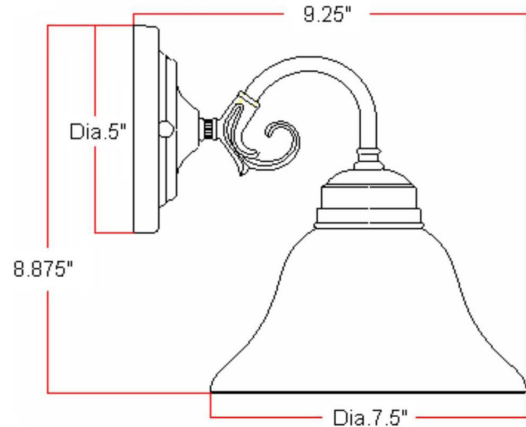

Millbridge I-Light Wall Sconce
Oil Rubbed Bronze

SPECIFICATIONS

MOUNTING:	Wall Mount	LED BRIGHTNESS (LUMENS):	N/A
SLOPED CEILING ADAPTABLE:	No	LED COLOR CORRELATED TEMPERATURE (CCT):	N/A
LAMP TYPE 1:	1 lamp 60W Incandescent A19	LED COLOR RENDERING INDEX (CRI):	N/A
BULB INCLUDED:	No	LED EFFICACY:	N/A
WATTS PER BULB:	60W	LED AVERAGE RATED LIFE:	N/A
TOTAL WATTAGE:	60W	ENERGY EFFICIENT:	No
DIMMABLE:	Yes	LIGHTING AMPS:	N/A
MATERIAL CONSTRUCTION:	Steel	VOLTAGE:	120V
ASSEMBLED DIMENSIONS:	8.88" H x 9.25" L x 7.5" D		
WEIGHT:	2.48 lbs.		
BACKPLATE DIMENSIONS:	5.25" H x 5.25" W		
CANOPY/PLATE DIMENSIONS:	N/A		
GLASS/SHADE DIMENSIONS:	4.2" H x 7.5" L x 7.5" D		
GLASS/SHADE MATERIAL:	Glass		
GLASS/SHADE TYPE:	Alabaster		
GLASS/SHADE COLOR:	White		