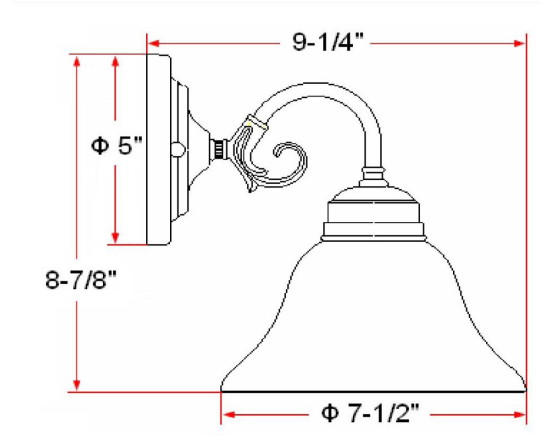

Millbridge 1-Light Wall Light
Satin Nickel

SPECIFICATIONS

MOUNTING:	Wall Mount	LED BRIGHTNESS (LUMENS):	N/A
SLOPED CEILING ADAPTABLE:	No	LED COLOR CORRELATED TEMPERATURE (CCT):	N/A
LAMP TYPE 1:	1 lamp 60W Incandescent A19	LED COLOR RENDERING INDEX (CRI):	N/A
BULB INCLUDED:	No	LED EFFICACY:	N/A
WATTS PER BULB:	60W	LED AVERAGE RATED LIFE:	N/A
TOTAL WATTAGE:	60W	ENERGY EFFICIENT:	No
DIMMABLE:	Yes	LIGHTING AMPS:	N/A
MATERIAL CONSTRUCTION:	Steel	VOLTAGE:	120V
ASSEMBLED DIMENSIONS:	8.9" H x 9.25" L x 7.5" D		
WEIGHT:	2.39 lbs.		
BACKPLATE DIMENSIONS:	5.25" H x 5.25" W		
CANOPY/PLATE DIMENSIONS:	N/A		
GLASS/SHADE DIMENSIONS:	4.2" H x 7.5" L x 7.5" D		
GLASS/SHADE MATERIAL:	Glass		
GLASS/SHADE TYPE:	Alabaster		
GLASS/SHADE COLOR:	White		