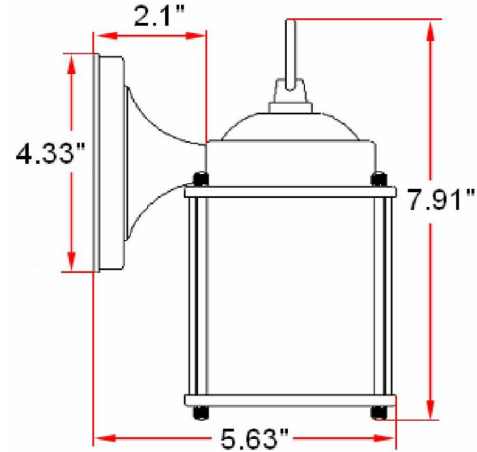

Coach I-Light Outdoor Wall Light
Oil Rubbed Bronze

SPECIFICATIONS

MOUNTING:	Wall Mount	LED BRIGHTNESS (LUMENS):	N/A
SLOPED CEILING ADAPTABLE:	No	LED COLOR CORRELATED TEMPERATURE (CCT):	N/A
LAMP TYPE 1:	1 lamp 60W Incandescent A19 Medium base bulb	LED COLOR RENDERING INDEX (CRI):	N/A
BULB INCLUDED:	No	LED EFFICACY:	N/A
WATTS PER BULB:	60W	LED AVERAGE RATED LIFE:	N/A
TOTAL WATTAGE:	60W	ENERGY EFFICIENT:	No
DIMMABLE:	Yes	LIGHTING AMPS:	N/A
MATERIAL CONSTRUCTION:	Steel	VOLTAGE:	120V
ASSEMBLED DIMENSIONS:	4" L x 7.91" H x 5.63" D		
WEIGHT:	1.72 lbs.		
BACKPLATE DIMENSIONS:	4.59" H x 4.59" W		
CANOPY CEILING DIMENSIONS:	N/A		
GLASS/SHADE DIMENSIONS:	N/A		
GLASS/SHADE MATERIAL:	Glass		
GLASS/SHADE TYPE:	Clear		
GLASS/SHADE COLOR:	Clear		