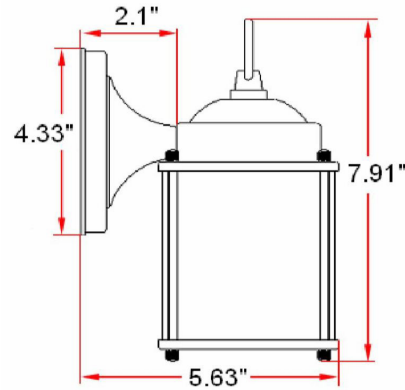

## SPECIFICATIONS

MOUNTING:	Wall Mount	LED BRIGHTNESS (LUMENS):	N/A
SLOPED CEILING ADAPTABLE:	No	LED COLOR CORRELATED TEMPERATURE (CCT):	N/A
LAMP TYPE 1:	1 lamp 60W Incandescent A19 Medium base bulb	LED COLOR RENDERING INDEX (CRI):	N/A
BULB INCLUDED:	No	LED EFFICACY:	N/A
WATTS PER BULB:	60W	LED AVERAGE RATED LIFE:	N/A
TOTAL WATTAGE:	60W	ENERGY EFFICIENT:	No
DIMMABLE:	Yes	LIGHTING AMPS:	N/A
MATERIAL CONSTRUCTION:	Steel	VOLTAGE:	120V
ASSEMBLED DIMENSIONS:	4" L x 7.91" H x 5.63" D		
WEIGHT:	1.66 lbs.		
BACKPLATE DIMENSIONS:	4.59" H x 4.59" W		
CANOPY CEILING DIMENSIONS:	N/A		
GLASS/SHADE DIMENSIONS:	N/A		
GLASS/SHADE MATERIAL:	Glass		
GLASS/SHADE TYPE:	Clear		
GLASS/SHADE COLOR:	Clear		