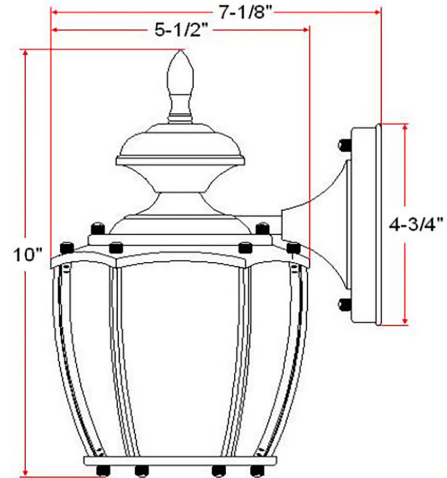

Jackson I-Light Outdoor Wall Light
Solid Brass

SPECIFICATIONS

MOUNTING:	Wall Mount	LED BRIGHTNESS (LUMENS):	N/A
SLOPED CEILING ADAPTABLE:	No	LED COLOR CORRELATED TEMPERATURE (CCT):	N/A
LAMP TYPE 1:	1 lamp 60W Incandescent A19 Medium base bulb	LED COLOR RENDERING INDEX (CRI):	N/A
BULB INCLUDED:	No	LED EFFICACY:	N/A
WATTS PER BULB:	60W	LED AVERAGE RATED LIFE:	N/A
TOTAL WATTAGE:	60W	ENERGY EFFICIENT:	No
DIMMABLE:	Yes	LIGHTING AMPS:	N/A
MATERIAL CONSTRUCTION:	Solid Brass	VOLTAGE:	120V
ASSEMBLED DIMENSIONS:	5.5" L x 10" H x 7.1" D		
WEIGHT:	2.65 lbs.		
BACKPLATE DIMENSIONS:	4.59" H x 4.59" W		
CANOPY CEILING DIMENSIONS:	N/A		
GLASS/SHADE DIMENSIONS:	N/A		
GLASS/SHADE MATERIAL:	Glass		
GLASS/SHADE TYPE:	Clear		
GLASS/SHADE COLOR:	Clear		