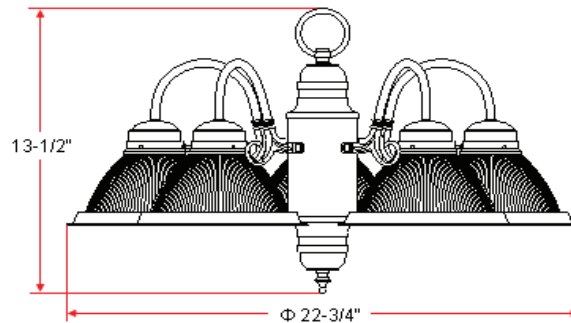

MILLBRIDGE (Polished Brass) 5 LT Chandelier

Specifications

Material Construction:	Formed Steel
Lens:	Clear Ribbed glass
Lamp Type & Wattage:	Five 60W, medium base incandescent lamps
Mounting:	Ceiling mounted chandelier
Finish:	Polished Brass (US3)
Voltage:	120V
Weight:	9.3 lbs
Companion Fixtures:	Chandeliers, wall lights, ceiling mounts, pendants

Dimensions

Warranty & Compliances

Warranty	10 Year Limited Warranty
UL	UL/cUL
ADA	N/A
EnergyStar	N/A

Companion Fixtures

5 LT Chandelier	500546	
1 LT Wall Sconce	506782	
1 LT Wall Mount	503011	
2 LT Wall Mount	503029	
2 LT Semi Flush Mount	503383	
1 LT Ceiling Mount (7"x6")	500629	
1 LT Ceiling Mount (4^{3/4}"x7^{5/8}")	507368	
1 LT Ceiling Mount (5^{7/8}"x11^{1/4}")	503037	
2 LT Ceiling Mount (5^{7/10}"x9^{1/2}")	507343	
2 LT Ceiling Mount (6^{7/8}"x13^{1/8}")	503045	
3 LT Ceiling Mount	507061	
3 LT Chandelier	509265	
Pendant (10^{3/4}"x14^{7/8}")	500876	
Pendant (12"x16^{3/4}")	500561	