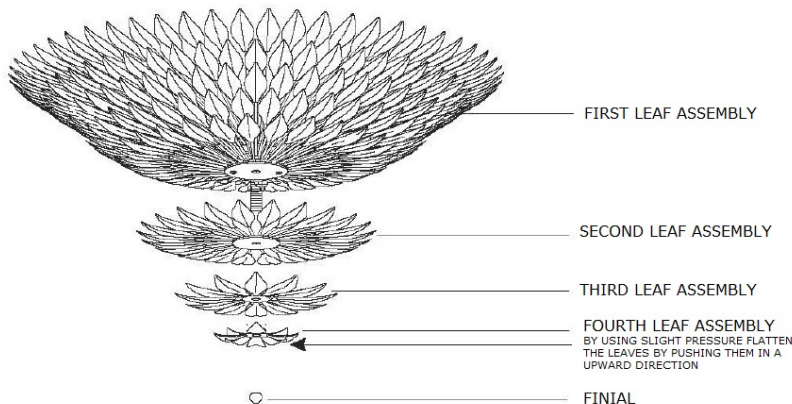

WARNING

Electrical Danger Turn Power Off

All electrical components must be installed by a licensed electrician in accordance with the National Electric Code and the appropriate local electrical codes.

You will need 6 Candelabra bulb. 40 Watts recommended 60 Watts max. Bulb not included.

*Due to the delicate nature of this design, you may need to manually bend the leaves as the intended design is to have a smooth pattern of leaves.

NOTICE: FOR REPLACING THE BULB, PLEASE UNSCREW THE LEAF ASSEMBLY AS SHOWN ABOVE.