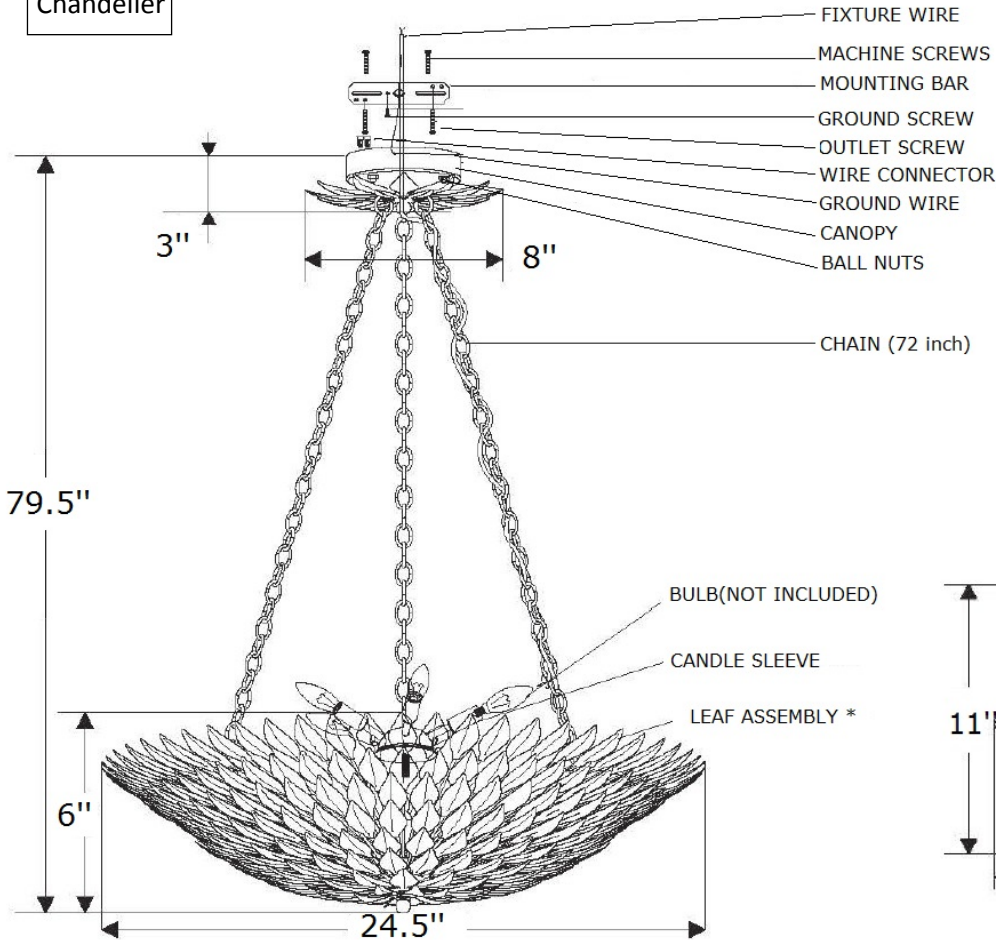

CRYSTORAMA

1958

95 Cantiague Rock Road, Westbury NY 11590

Ph: 516.931.9090 Fax: 516.931.1254

info@crystorama.com www.crystorama.com

MODEL #: 517-GA ASSEMBLY AND DRESSING INSTRUCTIONS

Chandelier

Semi Flush

WARNING

Electrical Danger Turn Power Off

All electrical components must be installed by a licensed electrician in accordance with the National Electric Code and the appropriate local electrical codes.

You will need 6 Candelabra bulb. 40 Watts recommended 60 Watts max. Bulb not included.

*Due to the delicate nature of this design, you may need to manually bend the leaves as the intended design is to have a smooth pattern of leaves.