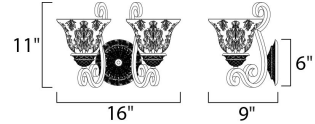

1. Attached the glass on the socket then secure by socket ring.

Lighting Your Life Since 1970

Product Specifications - 11247SAOI

Job Name:	Job Type:
Quantity:	Comments:

11247SAOI
Symphony 2-Light Wall Sconce

Measurements

Width	16.00"
Height	11.00"
Length	N/A
Extension	9"
Back Plate Width	6.00"
Back Plate Height	6.00"
HCO	N/A
Min Overall Height	0.00"
Max Overall Height	N/A
Hanging Weight	5.40 lbs
Height Adjustable	N/A
Slope	N/A
Chain Length	N/A
Wire Length	N/A
Canopy Width	N/A
Canopy Height	N/A
Canopy Length	N/A

Shipping

Carton Weight	7.55 lbs
Carton Width	10"
Carton Height	15"
Carton Length	15"
Carton Cubic Feet	1.20
Master Pack	1
Master Pack Weight	N/A
Master Pack Width	N/A
Master Pack Height	N/A
Master Pack Length	N/A
Master Cubic Feet	N/A
UPS Shippable	Yes