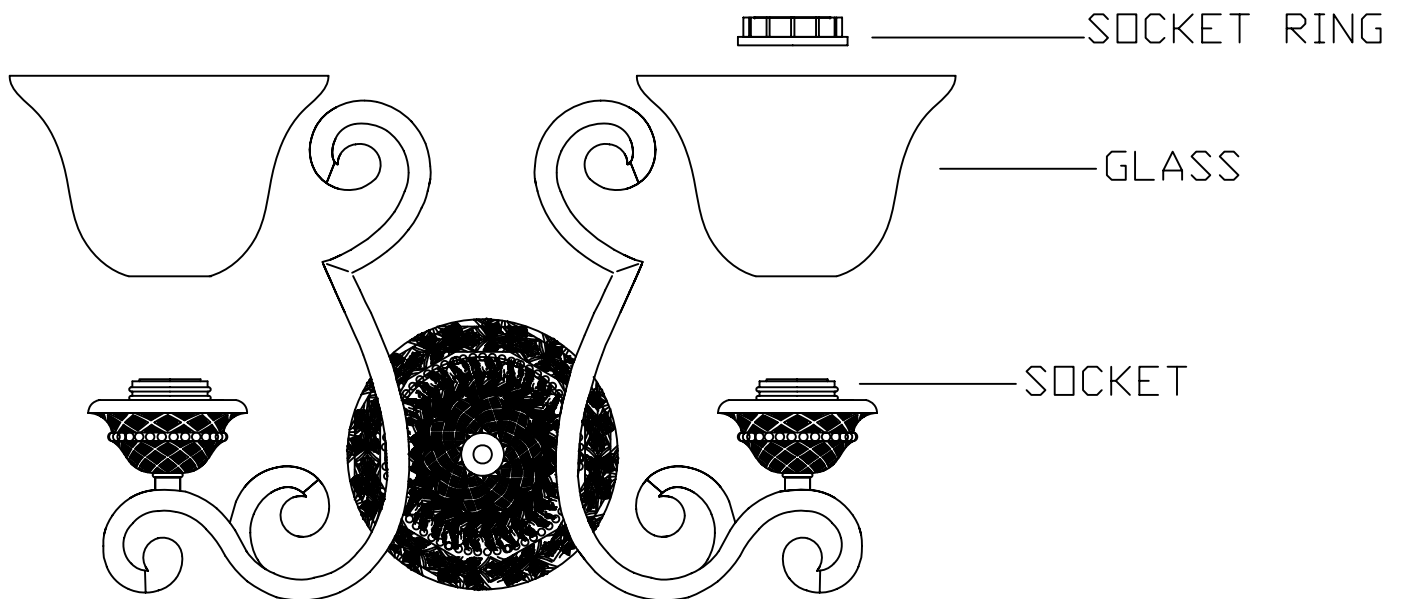

1. Attached the glass on the socket then secure by socket ring.

Lighting Your Life Since 1970

Product Specifications - 11247SAOI

Job Name:	Job Type:
Quantity:	Comments:

11247SAOI
Symphony 2-Light Wall Sconce

Finish

Oil Rubbed Bronze

Glass/Shade

Screen Amber

Product Category

Wall Sconce

Lamping

Number of Bulbs	2
Light Type	Incandescent
Bulb Type	MB
Max Bulb Wattage	100
Max Fixture Wattage	200
Rated Life	±2,500 Hours
Rated Lumens	±2,300
Color Temp	±2,700 K
Bulb(s)	Not Included
Light Up/Down	Both
Beam Spread	N/A
CRI	N/A
Photo Cell Included	N/A
Ballast/Driver/Transformer	No
Dimmable	Standard

Measurements

Width	16.00"
Height	11.00"
Length	N/A
Extension	9"
Back Plate Width	6.00"
Back Plate Height	6.00"
HCO	N/A
Min Overall Height	0.00"
Max Overall Height	N/A
Hanging Weight	5.40 lbs
Height Adjustable	N/A
Slope	N/A
Chain Length	N/A
Wire Length	N/A
Canopy Width	N/A
Canopy Height	N/A
Canopy Length	N/A