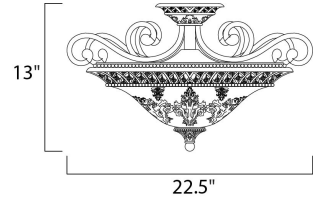

1. Install the light bulb(not provided) in accordance with the fixture specification.(Do not exceed the maximum wattage rating)
2. Thread the nut onto the nipple, turn the nipple into coupler.
3. Attached the glass and poly cap to the nipple with the finial.

Lighting Your Life Since 1970

Product Specifications - 11241SAOI

Job Name:	Job Type:
Quantity:	Comments:

**11241SAOI**  
Symphony 3-Light Semi-Flush Mount

**Finish**

Oil Rubbed Bronze

**Glass/Shade**

Screen Amber

**Measurements**

<b>Width</b>	22.50"
<b>Height</b>	13.00"
<b>Length</b>	N/A
<b>Extension</b>	N/A
<b>Back Plate Width</b>	N/A
<b>Back Plate Height</b>	N/A
<b>HCO</b>	N/A
<b>Min Overall Height</b>	0.00"
<b>Max Overall Height</b>	N/A
<b>Hanging Weight</b>	12.70 lbs
<b>Height Adjustable</b>	N/A
<b>Slope</b>	N/A
<b>Chain Length</b>	N/A
<b>Wire Length</b>	N/A
<b>Canopy Width</b>	N/A
<b>Canopy Height</b>	N/A
<b>Canopy Length</b>	N/A