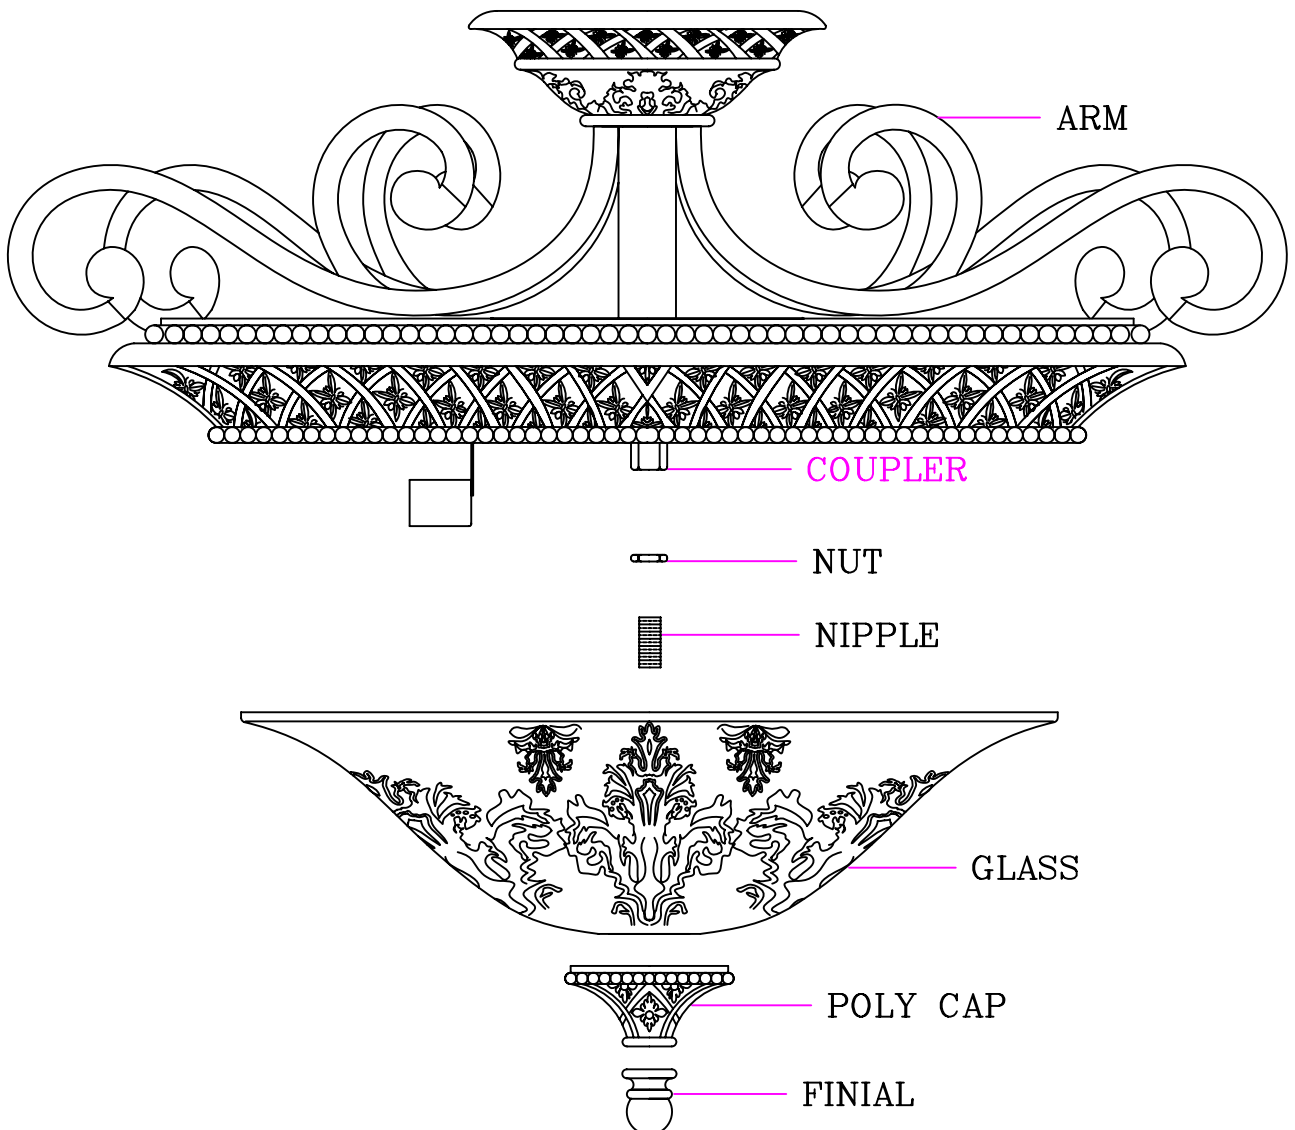

1. Install the light bulb(not provided) in accordance with the fixture specification.(Do not exceed the maximum wattage rating)
2. Thread the nut onto the nipple, turn the nipple into coupler.
3. Attached the glass and poly cap to the nipple with the finial.

Lighting Your Life Since 1970

Product Specifications - 11241SAOI

Job Name:	Job Type:
Quantity:	Comments:

**11241SAOI**  
Symphony 3-Light Semi-Flush Mount

**Finish**

Oil Rubbed Bronze

**Glass/Shade**

Screen Amber

**Measurements**

<b>Width</b>	22.50"
<b>Height</b>	13.00"
<b>Length</b>	N/A
<b>Extension</b>	N/A
<b>Back Plate Width</b>	N/A
<b>Back Plate Height</b>	N/A
<b>HCO</b>	N/A
<b>Min Overall Height</b>	0.00"
<b>Max Overall Height</b>	N/A
<b>Hanging Weight</b>	12.70 lbs
<b>Height Adjustable</b>	N/A
<b>Slope</b>	N/A
<b>Chain Length</b>	N/A
<b>Wire Length</b>	N/A
<b>Canopy Width</b>	N/A
<b>Canopy Height</b>	N/A
<b>Canopy Length</b>	N/A