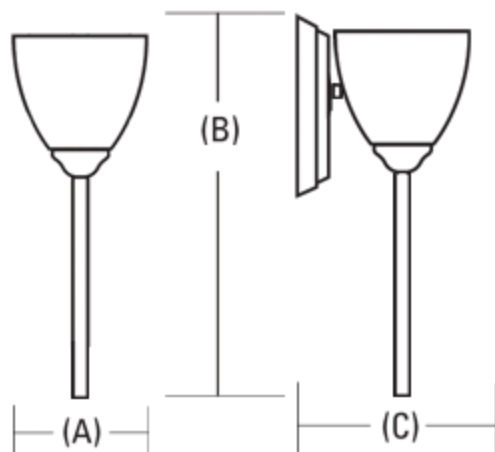

Wall Sconce

Part Number:

941-126

Motor Finish:

Belcaro Walnut

Glass or Shade:

Aged Champagne Glass

A. 20.50"

B. 60.00"

C. 7.75"

Location:

Project:

Approved:
